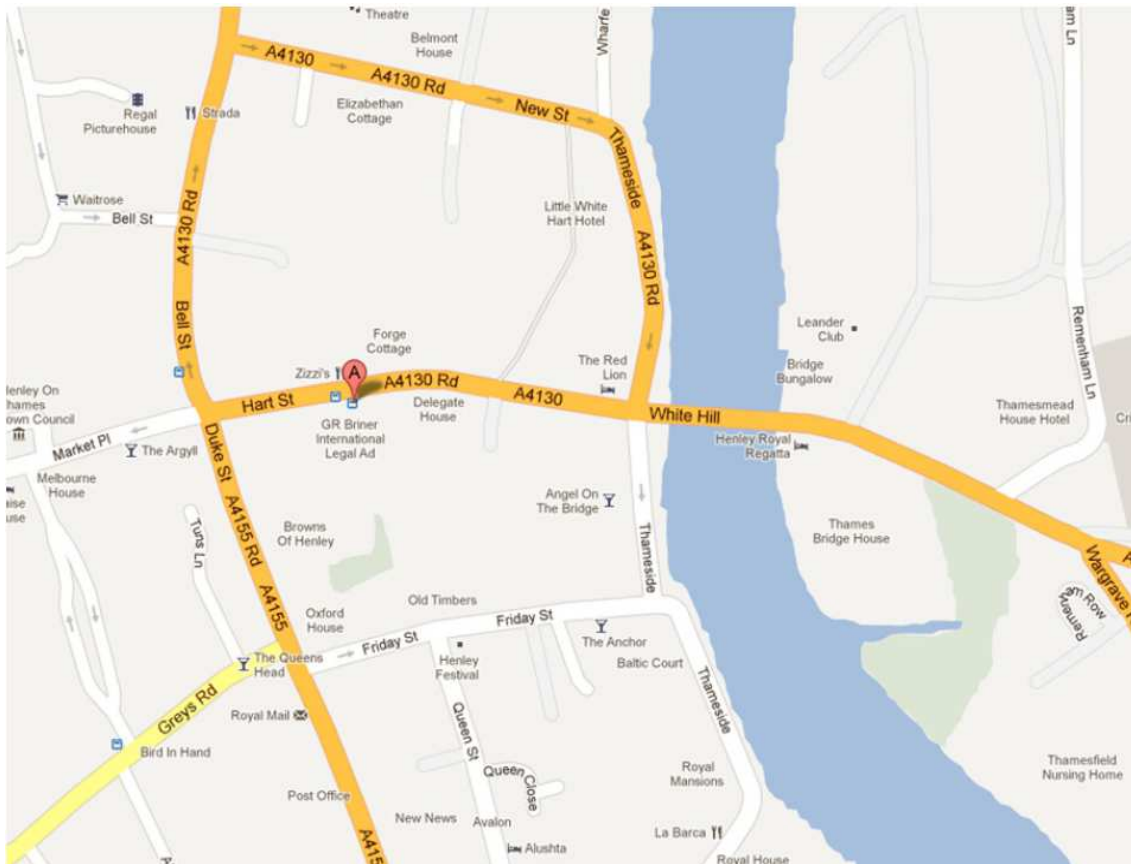

ARRIVING BY BUS

Route 239 from Henley-on-Thames

- The bus stop is located on Hart Street (Henley High Street) see map below
- A timetable can be found by visiting:
<http://www.courtneybuses.com/rbwm.html>
and clicking on the link for route 237/238/239
- To receive departure times on your phone text "winatmg 239" to 84268

Route 239 from Maidenhead

- The bus stop is located on Frascati Way see map below
- A timetable can be found by visiting:
<http://www.courtneybuses.com/rbwm.html>
and clicking on the link for route 237/238/239
- To receive departure times on your phone text "oxfamadt 239" to 84268

Henley-on-Thames

M Maidenhead