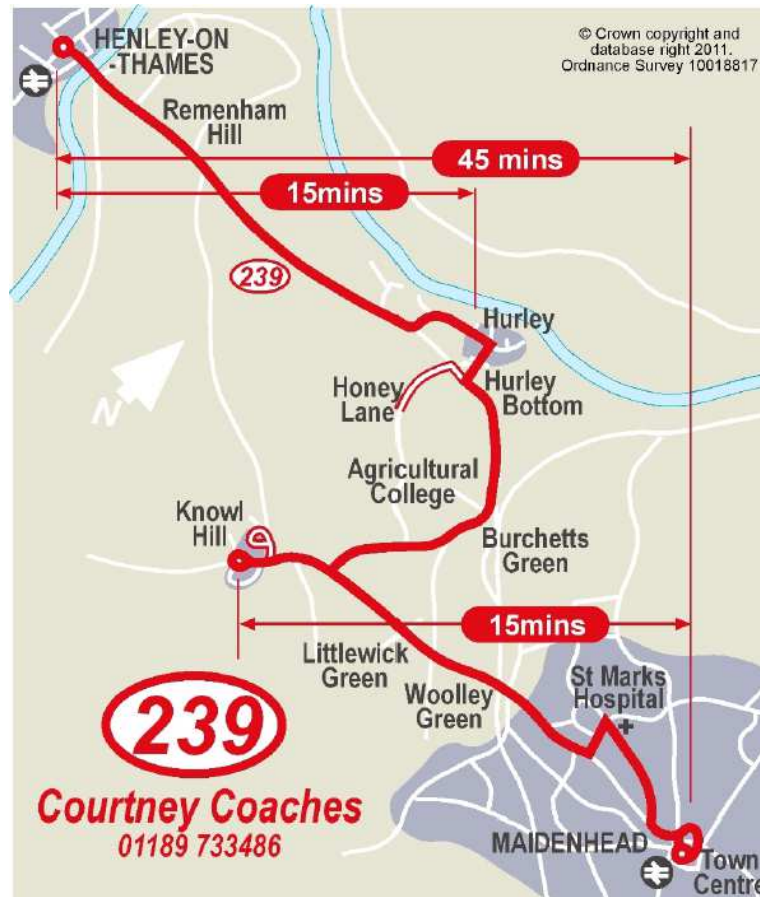

ARRIVING BY BUS

Route 239 from Henley-on-Thames

- The bus stop is located on Hart Street (Henley High Street) see map below
- A timetable can be found by visiting:
<http://www.courtneybuses.com/rbwm.html>
and clicking on the link for route 237/238/239
- To receive departure times on your phone text "winatmg 239" to 84268

Route 239 from Maidenhead

- The bus stop is located on Frascati Way see map below
- A timetable can be found by visiting:
<http://www.courtneybuses.com/rbwm.html>
and clicking on the link for route 237/238/239
- To receive departure times on your phone text "oxfamadt 239" to 84268

Henley-on-Thames

M Maidenhead